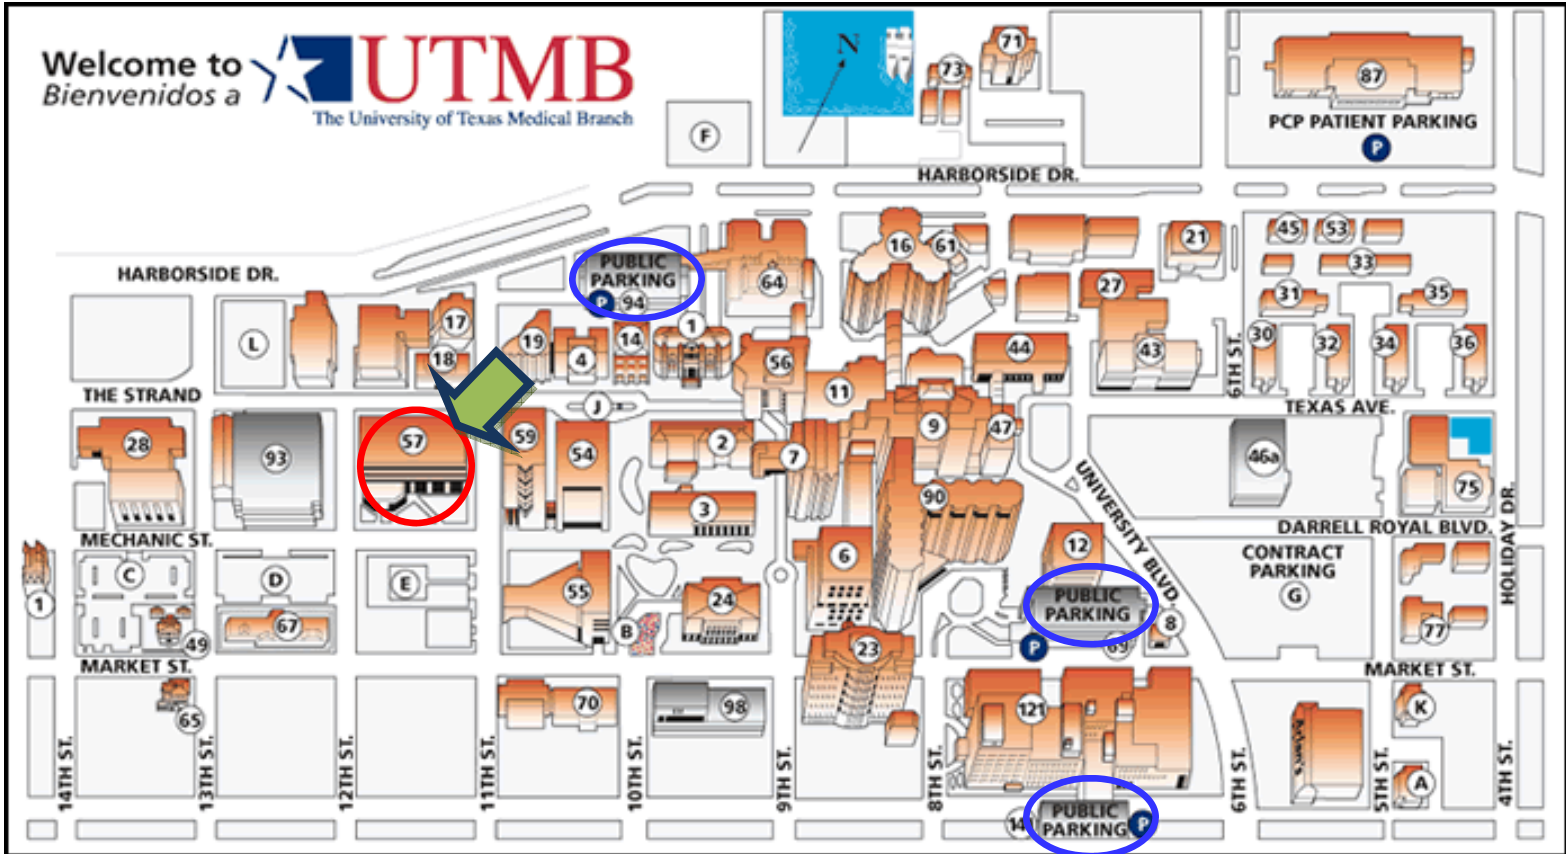

**The School of Health Professions / School of Nursing Building  
is located on the corner of 11th and Mechanic.**

**UTMB School of Health Professions**

*Physical Address • 1100 Mechanic Street • Galveston, TX 77550*

Take Interstate 45 South to Galveston.

Stay on I-45 South as it becomes Broadway Boulevard.

Turn left onto 14th Street.

Turn right onto Mechanic Street.

The School of Nursing & Health Professions Building # 57 is circled in **RED**.

**On Fridays:** Students invited to interview or attend Open House, should park in one of the public parking garages circled in **BLUE**. Please do NOT park in student parking during the weekdays, as campus police issues parking tickets.

**On Saturdays:** You may park along the perimeter of the building in spaces marked “student parking”.