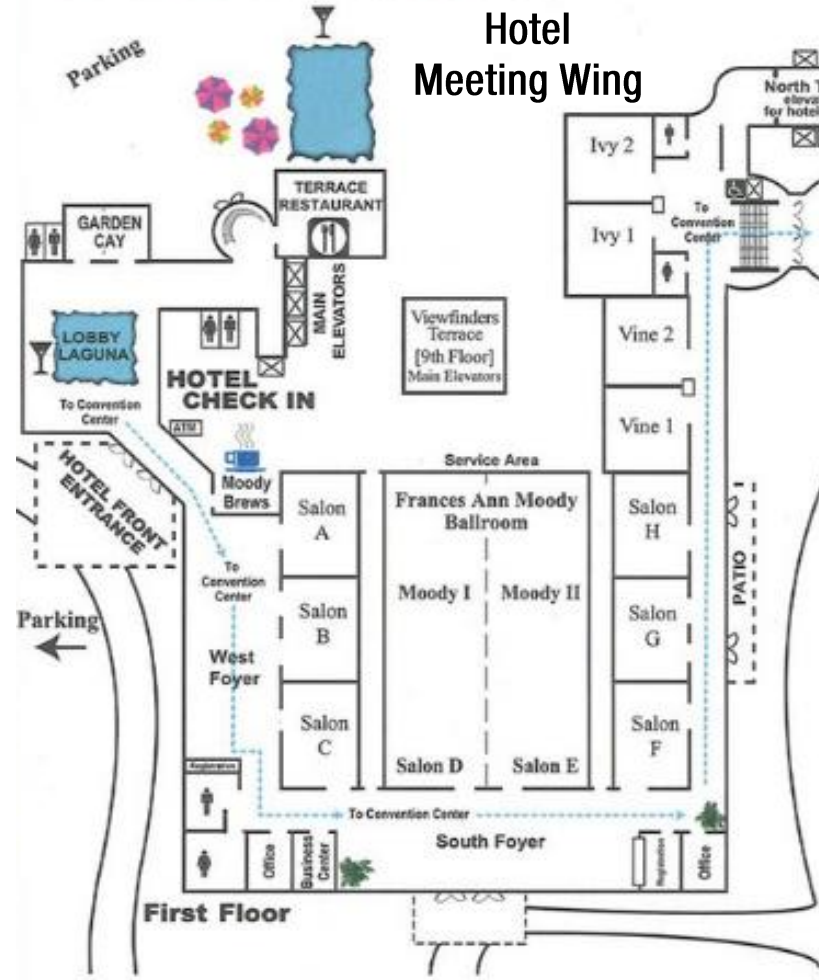

Main Entrance to
Parking Garage

2nd Floor
Entrance

Guests/drivers can
enter Expo Drop Off
passengers **HERE**
and then park

UTMB SHP COMMENCEMENT EXPO B&C

Hotel Meeting Wing

Shearn's Fine Dining Restaurant and Lounge 9th floor

Main Parking Garage Entrance

COMMENCEMENT EXPO B&C

Entrance
 Guests with ADA Accommodations Seating

Doors **Doors** **Doors (ADA)**

Guests/drivers can enter Expo Drop Off passengers & park

Expo C-South Lobby

Expo C-South Lobby

Entrance for Guests with ADA Accommodations Seating