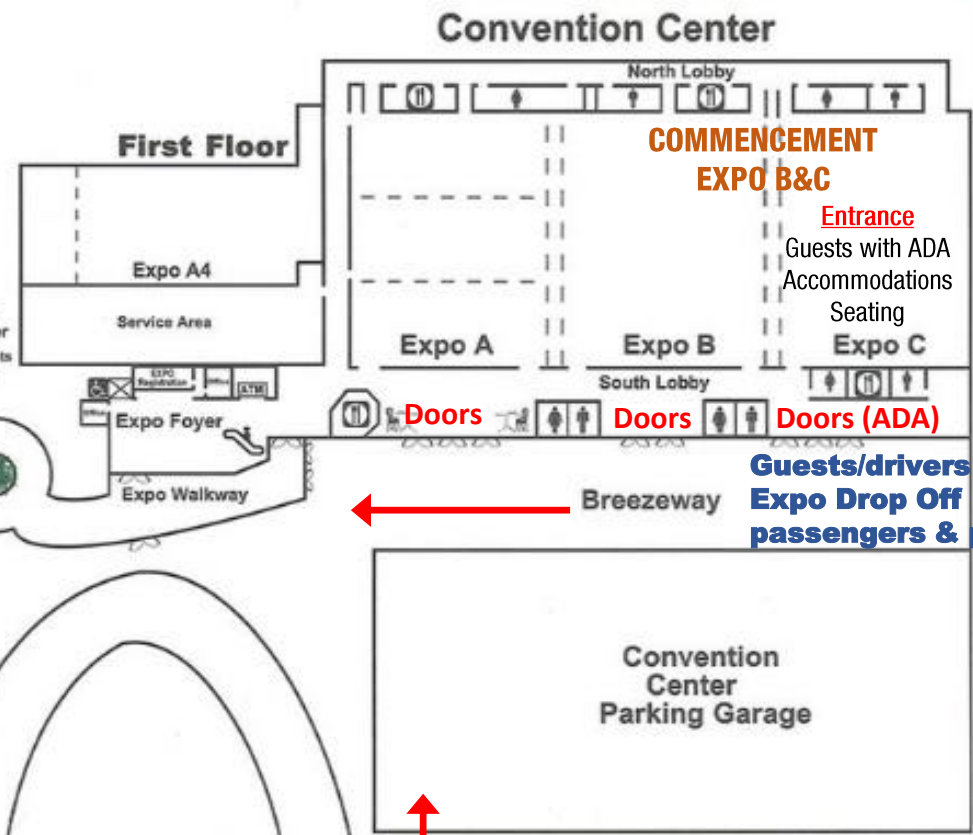

Moody Gardens Map

Legend			
	Restrooms		Dining
	First Aid		Gift Shop
	ATM		Ticket Booth

Map Artwork By Citigraph, Inc. © 1999 - 2017

Convention Center Parking

Hope Boulevard
Follow signs to
Convention Center

Main Entrance to
Parking Garage

2nd Floor
Entrance

Guests/drivers can
enter Expo Drop Off
passengers **HERE**
and then park

UTMB SHP COMMENCEMENT EXPO B&C

Hotel Meeting Wing

Shearn's Fine Dining Restaurant and Lounge 9th floor

Main Parking Garage Entrance

COMMENCEMENT EXPO B&C

Entrance
 Guests with ADA Accommodations Seating

Doors **Doors** **Doors (ADA)**

Guests/drivers can enter Expo Drop Off passengers & park

Expo C-South Lobby

Expo C-South Lobby

Entrance for Guests with ADA Accommodations Seating