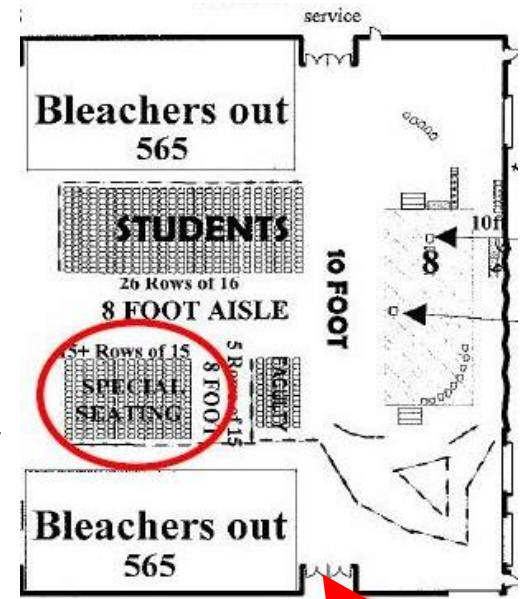

Main Entrance to
Parking Garage

2nd Floor
Entrance

Guests/drivers can
enter Expo Drop Off
passengers **HERE**
and then park

UTMB SHP COMMENCEMENT EXPO B&C

Hotel Meeting Wing

Shearn's Fine Dining Restaurant and Lounge 9th floor

Main Parking Garage Entrance

COMMENCEMENT EXPO B&C

Entrance
 Guests with ADA Accommodations Seating

Doors **Doors** **Doors (ADA)**

Guests/drivers can enter Expo Drop Off passengers & park

Expo C-South Lobby

Expo C-South Lobby

Entrance for Guests with ADA Accommodations Seating