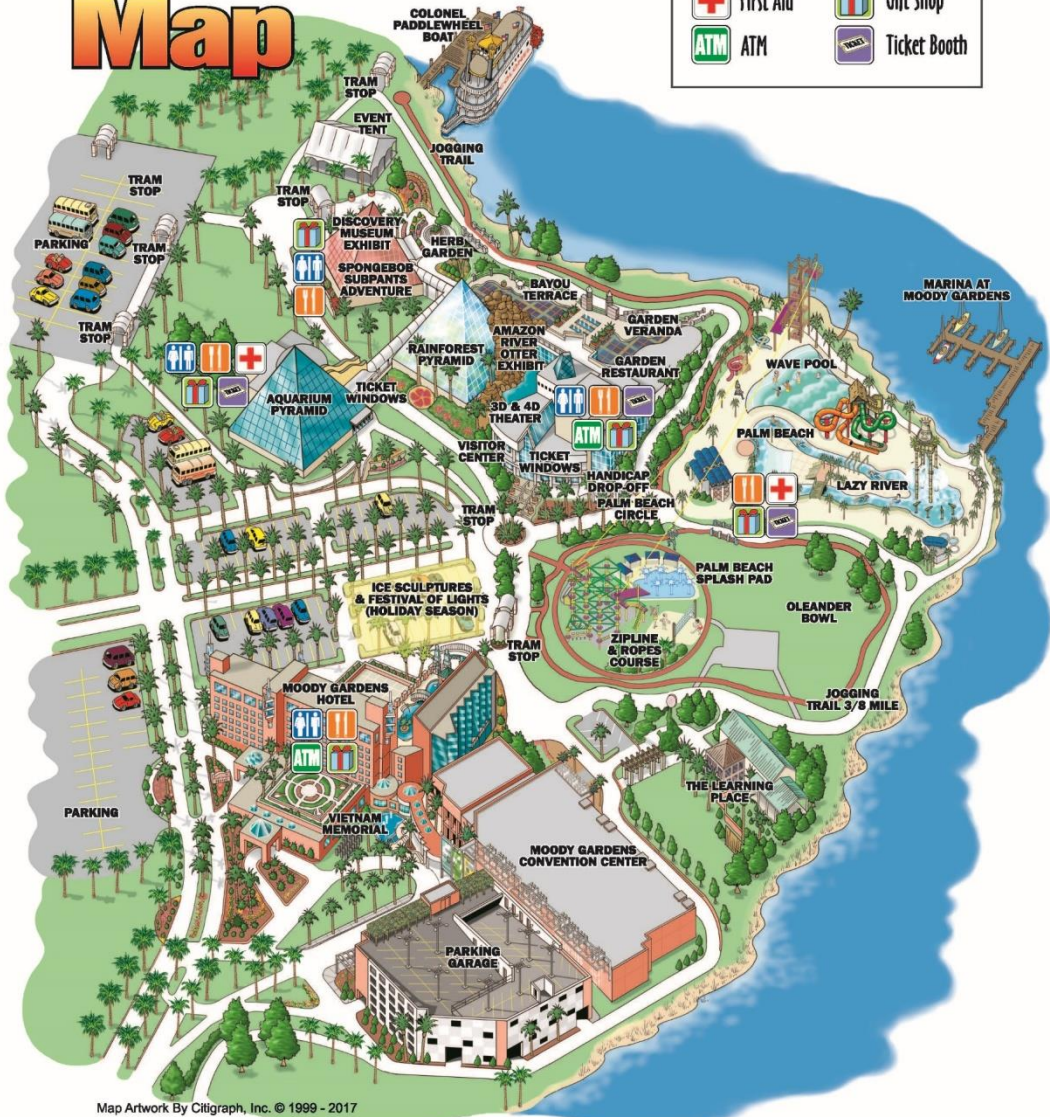

Moody Gardens Map

Legend			
	Restrooms		Dining
	First Aid		Gift Shop
	ATM		Ticket Booth

Map Artwork By Citigraph, Inc. © 1999 - 2017

Convention Center Parking

Hope Boulevard
Follow signs to
Convention Center

Main Entrance to
Parking Garage

2nd Floor
Entrance

Guests/drivers can
enter Expo Drop Off
passengers **HERE**
and then park

UTMB SHP COMMENCEMENT EXPO B&C

Hotel Meeting Wing

Shearn's Fine Dining Restaurant and Lounge 9th floor

Main Parking Garage Entrance

COMMENCEMENT EXPO B&C

Entrance
 Guests with ADA Accommodations Seating

Doors **Doors** **Doors (ADA)**

Guests/drivers can enter Expo Drop Off passengers & park

Expo C-South Lobby

Expo C-South Lobby

Entrance for Guests with ADA Accommodations Seating