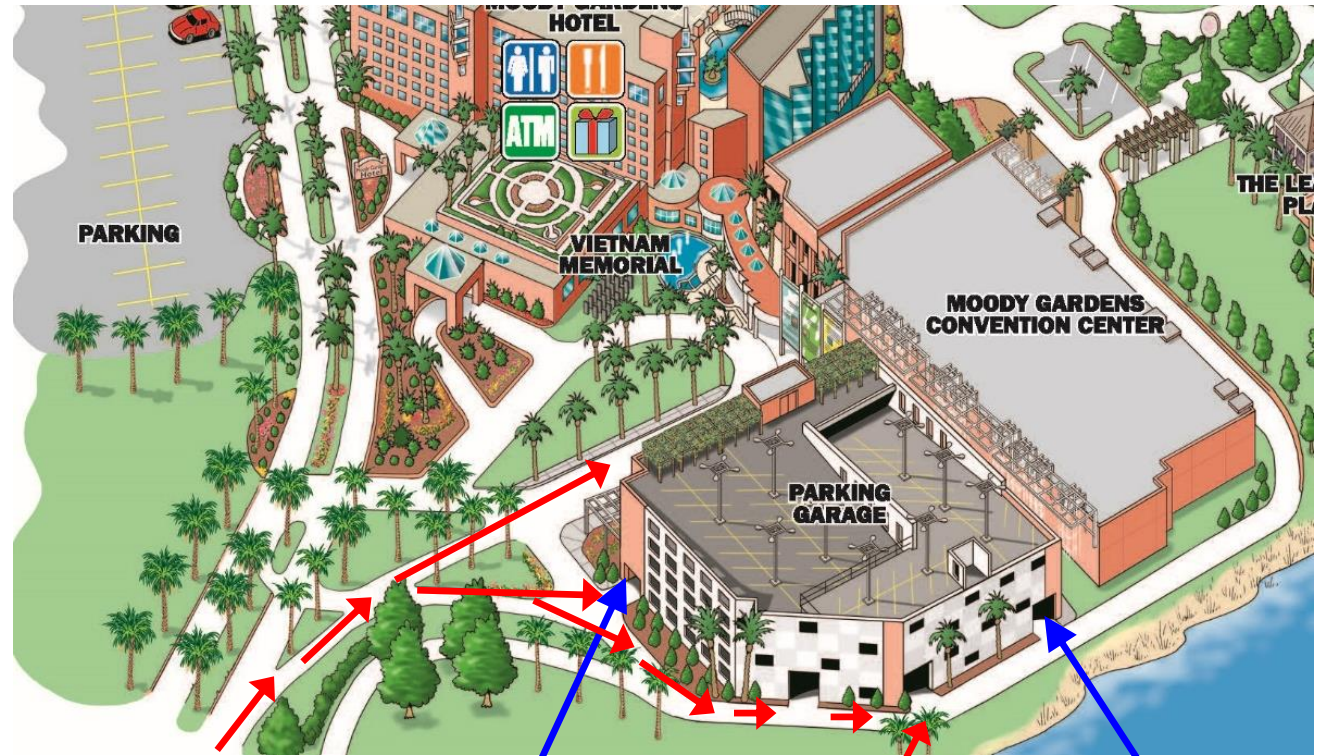

Moody Gardens Map

Legend			
	Restrooms		Dining
	First Aid		Gift Shop
	ATM		Ticket Booth

Map Artwork By Citigraph, Inc. © 1999 - 2017

Convention Center Parking

Hope Boulevard
Follow signs to
Convention Center

Main Entrance to
Parking Garage

2nd Floor
Entrance

Guests/drivers can
enter Expo Drop Off
passengers **HERE**
and then park

UTMB SHP COMMENCEMENT EXPO B&C

Hotel Meeting Wing

Shearn's Fine Dining Restaurant and Lounge 9th floor

Main Parking Garage Entrance

COMMENCEMENT EXPO B&C

Entrance
 Guests with ADA Accommodations Seating

Doors **Doors** **Doors (ADA)**

Guests/drivers can enter Expo Drop Off passengers & park

Expo C-South Lobby

Expo C-South Lobby

Entrance for Guests with ADA Accommodations Seating